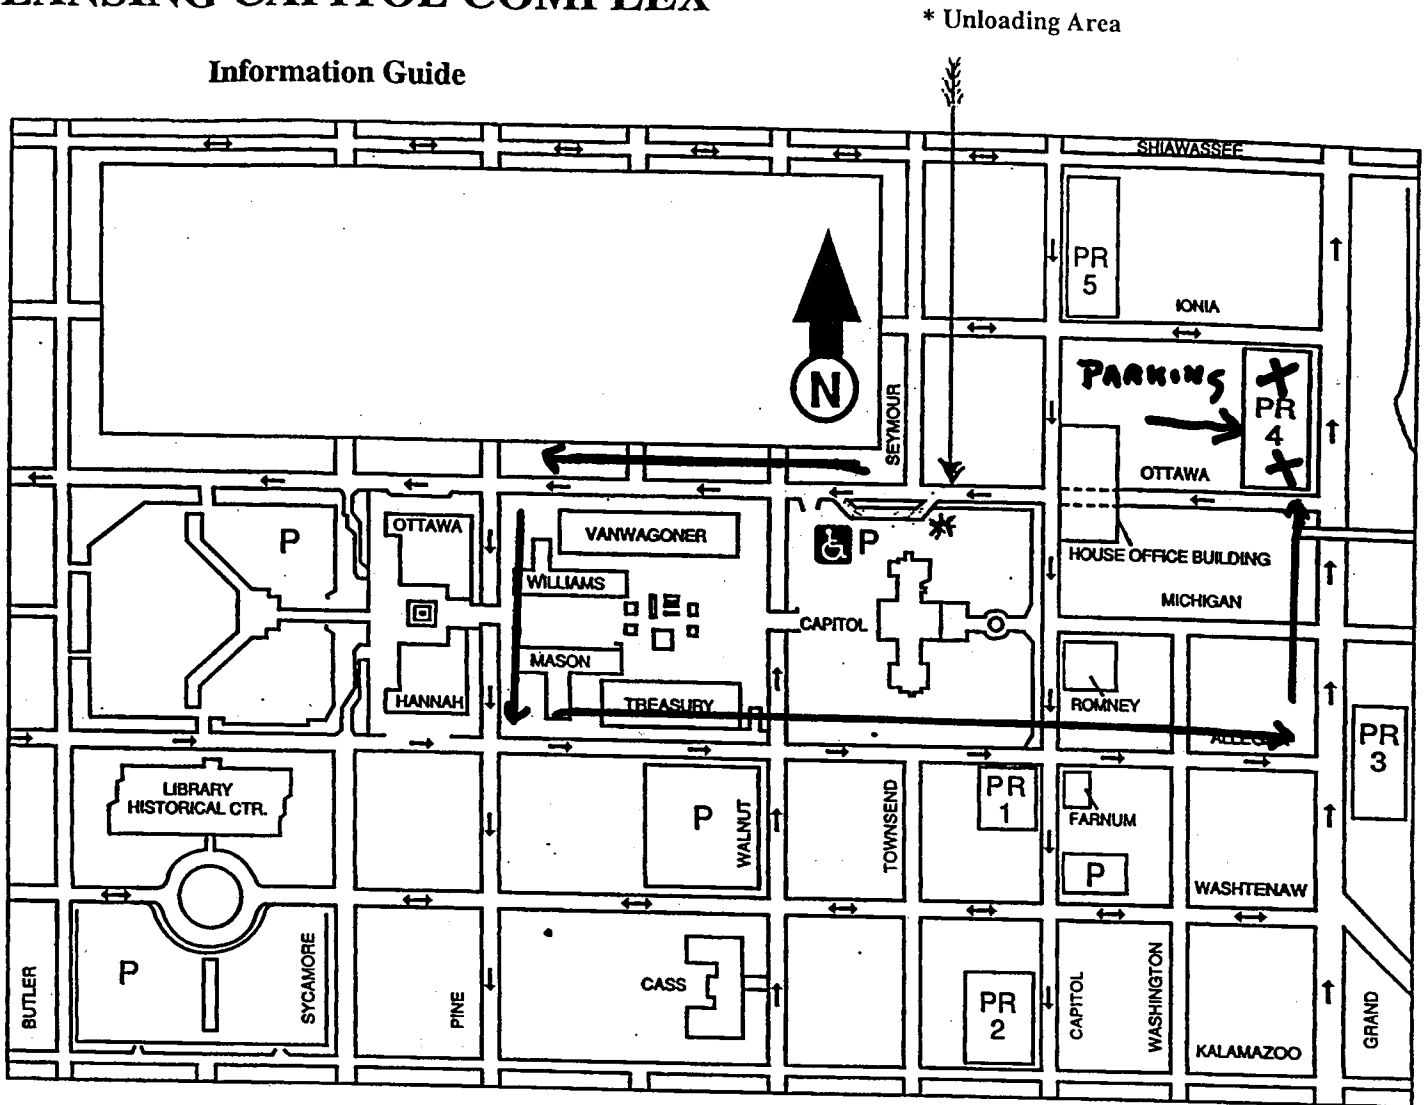

LANSING CAPITOL COMPLEX

Information Guide

Parking Lot Directions (Due to one way streets you need to make several turns.)

From the Loading Area on the North Side of the Capitol Building:

1. Proceed west on Ottawa (Two streets) to Pine.
2. Turn Left (South) on Pine to Allegan (1 street)
3. Turn Left on Allegan (East) to Grand (4 streets)
4. Turn left on Grand (Two streets)
5. The parking lot will be on the left-hand side two blocks down Grand at the corner of Ottawa.

The basic directions

Ottawa to Pine

Pine to Allegan

Allegan to Grand

Grand to Parking Lot