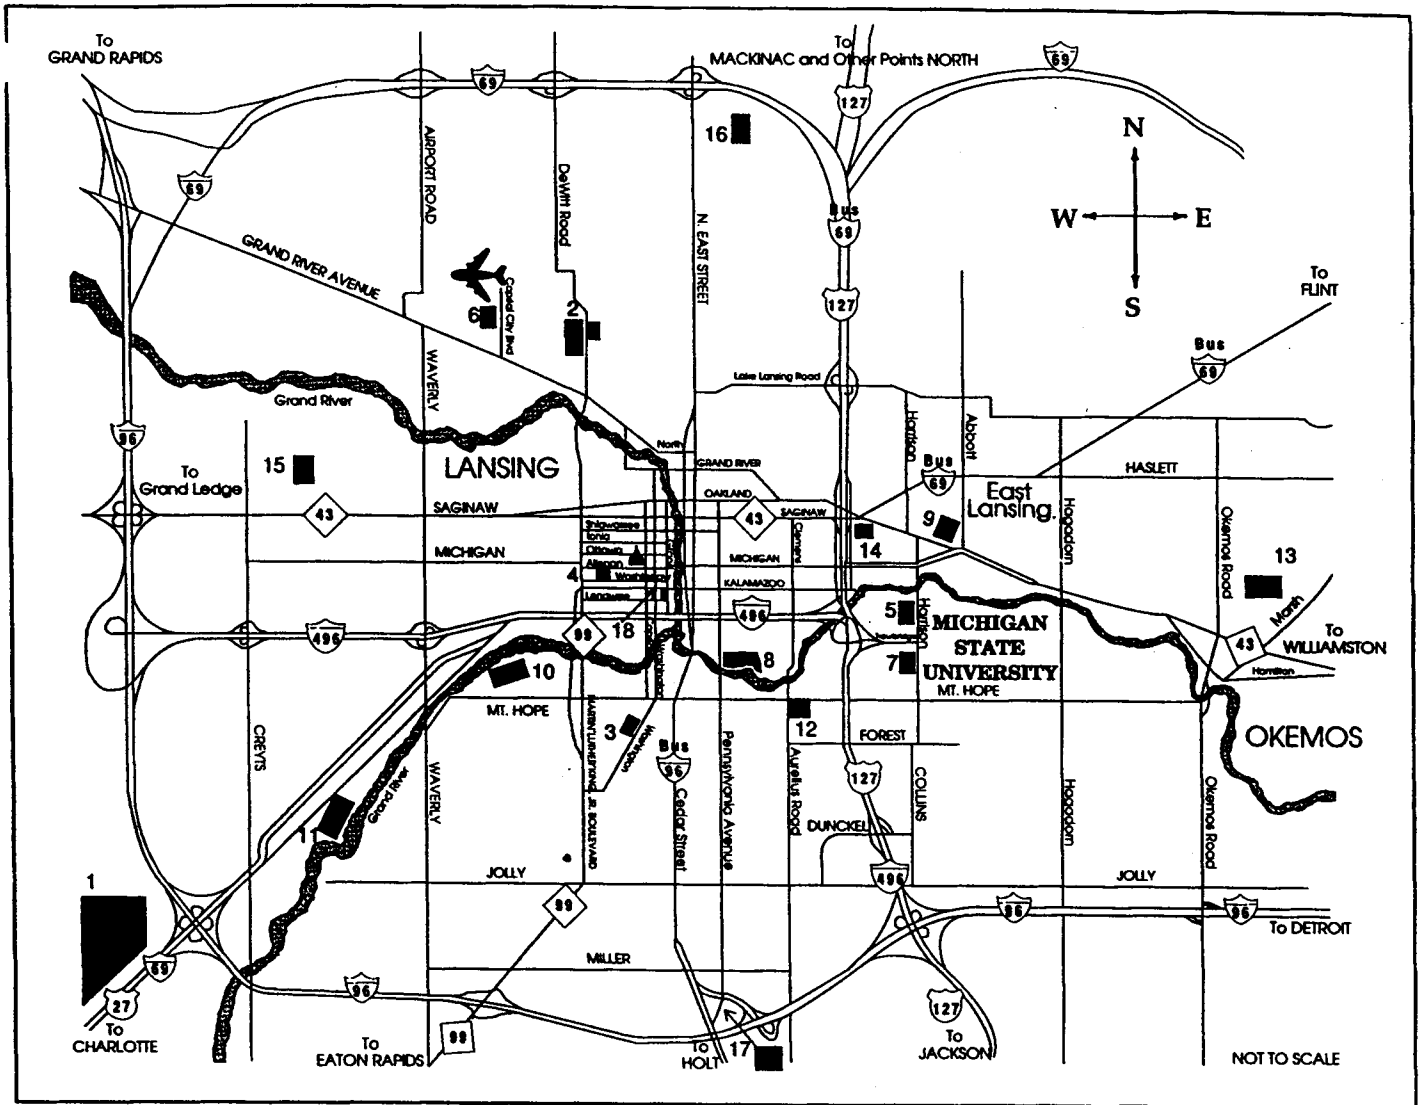

GREATER LANSING AREA

- 1 - Secondary State Governmental Complex
- 2 - North Logan Governmental Complex
- 3 - National Guard Armory
Department of Military Affairs
- 4 - Library of Michigan, Historical Museum
- 5 - Department of State Police Headquarters
- 6 - Capital City Airport
- 7 - Amtrak Station
- 8 - Potter Park Zoo
- 9 - East Lansing Bus Station

- 10 - Francis Park
- 11 - Woldumar Nature Center
- 12 - Fenner Arboretum
- 13 - Meridian Mall
- 14 - Frandor Mall
- 15 - Lansing Mall
- 16 - Outlet Mall
- 17 - Department of Consumer and Industry Services
Corporation, Securities and Land Development Bureau
6546 Mercantile Way*
- 18 - City of Lansing Bus Station

* Directions to Mercantile Way: From S. Pennsylvania turn left on to Pierpont. Go two blocks, turn left on to Mercantile Way.